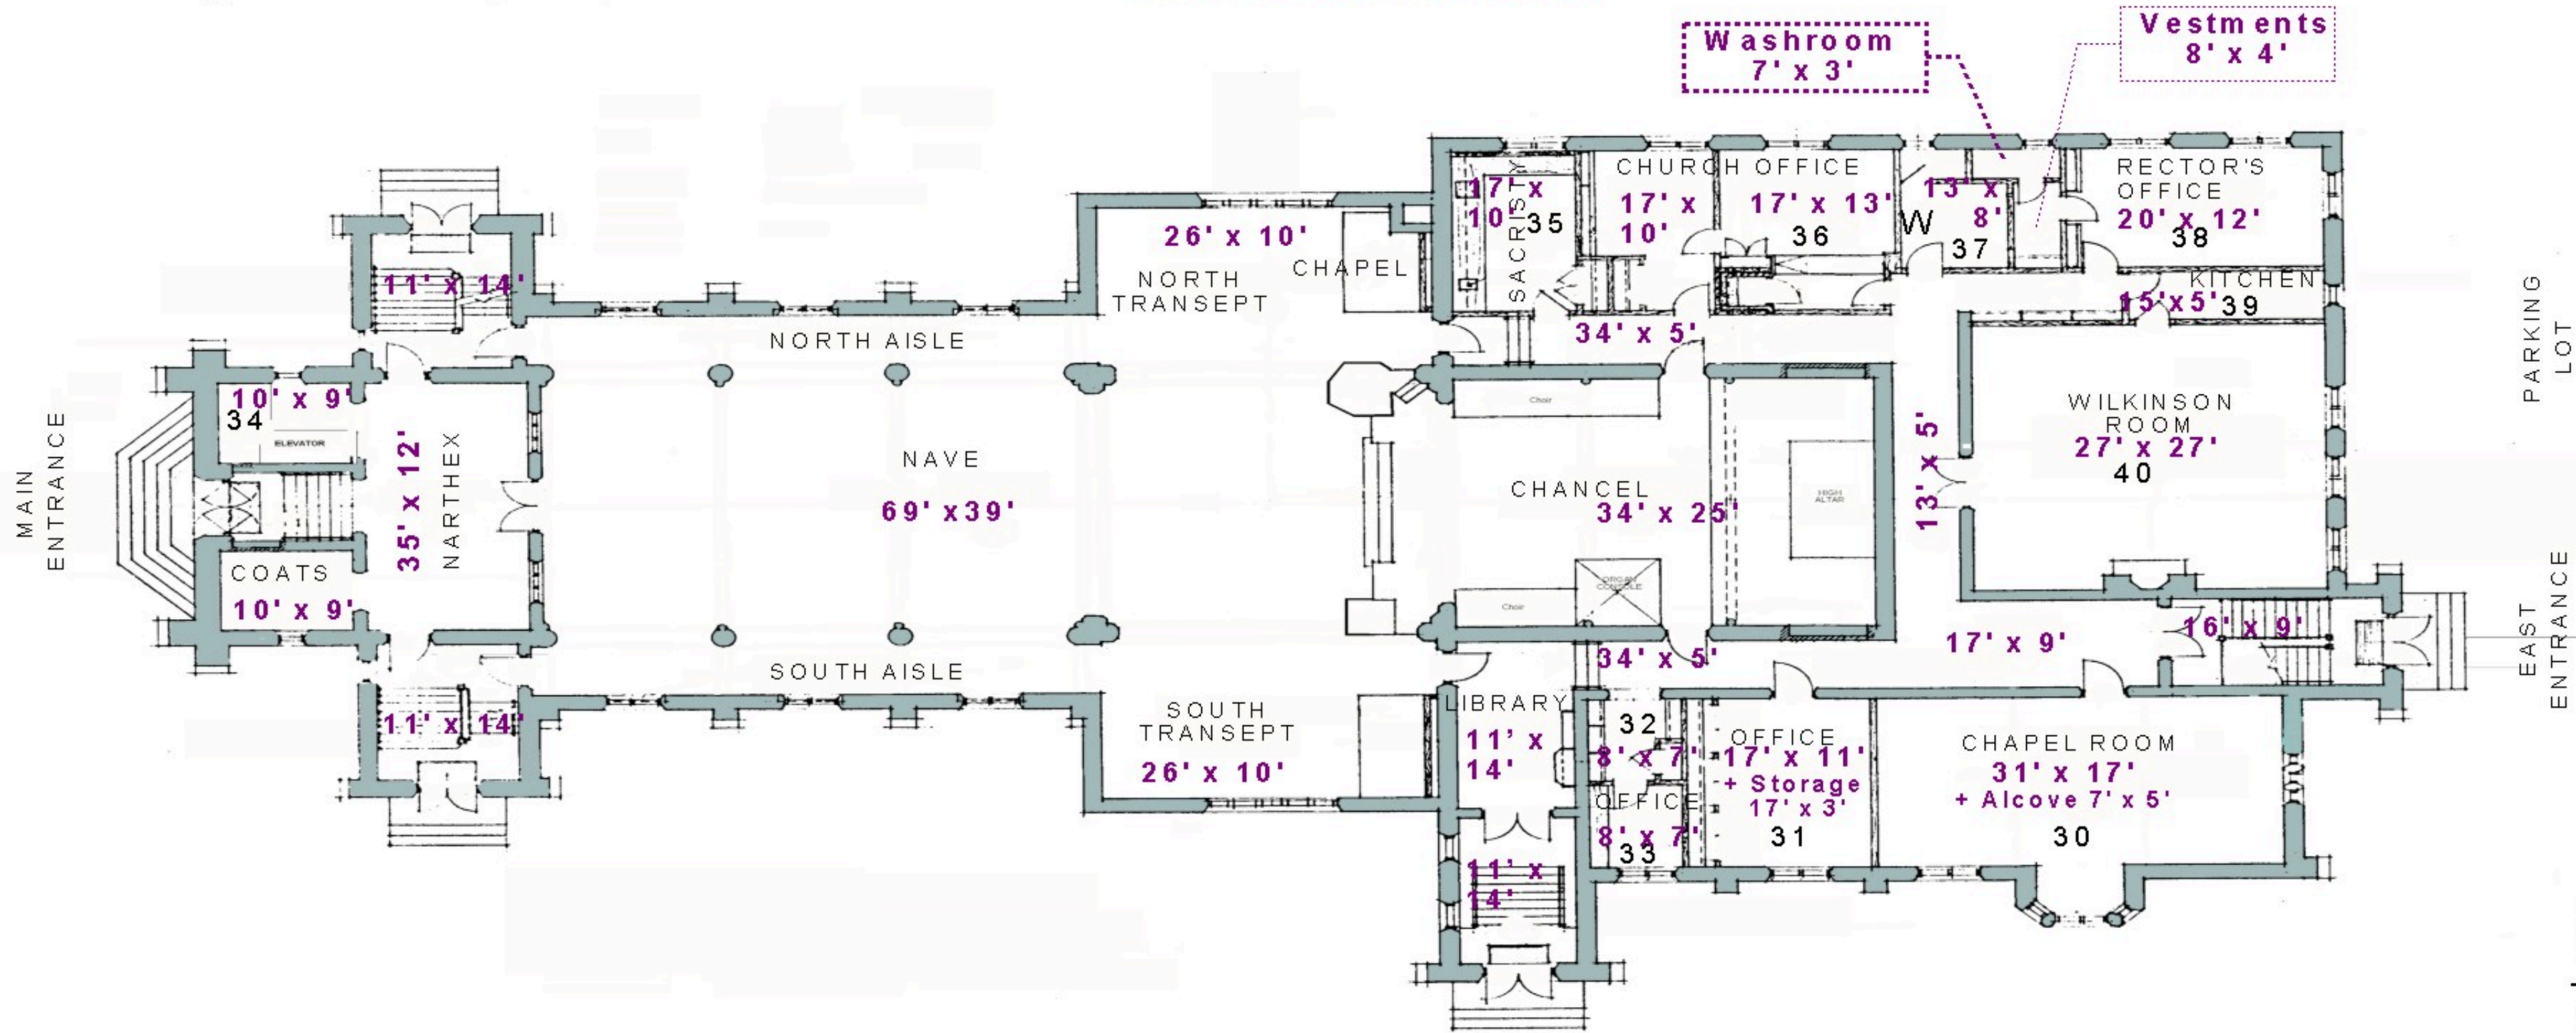

## MAIN LEVEL FLOOR PLAN

Room Dimensions:

= inside walls

= round to nearest foot (6" goes up)

Prince Edward Drive N.

PARKING LOT

EAST ENTRANCE

Kings Lynn

Bloor Street W.

## BASEMENT FLOOR PLAN

### Room Dimensions:

= inside walls

= round to nearest foot (6" goes up)

Prince Edward Drive N.

Bloor Street W.

PARKING LOT

EAST ENTRANCE

Kings Lynn