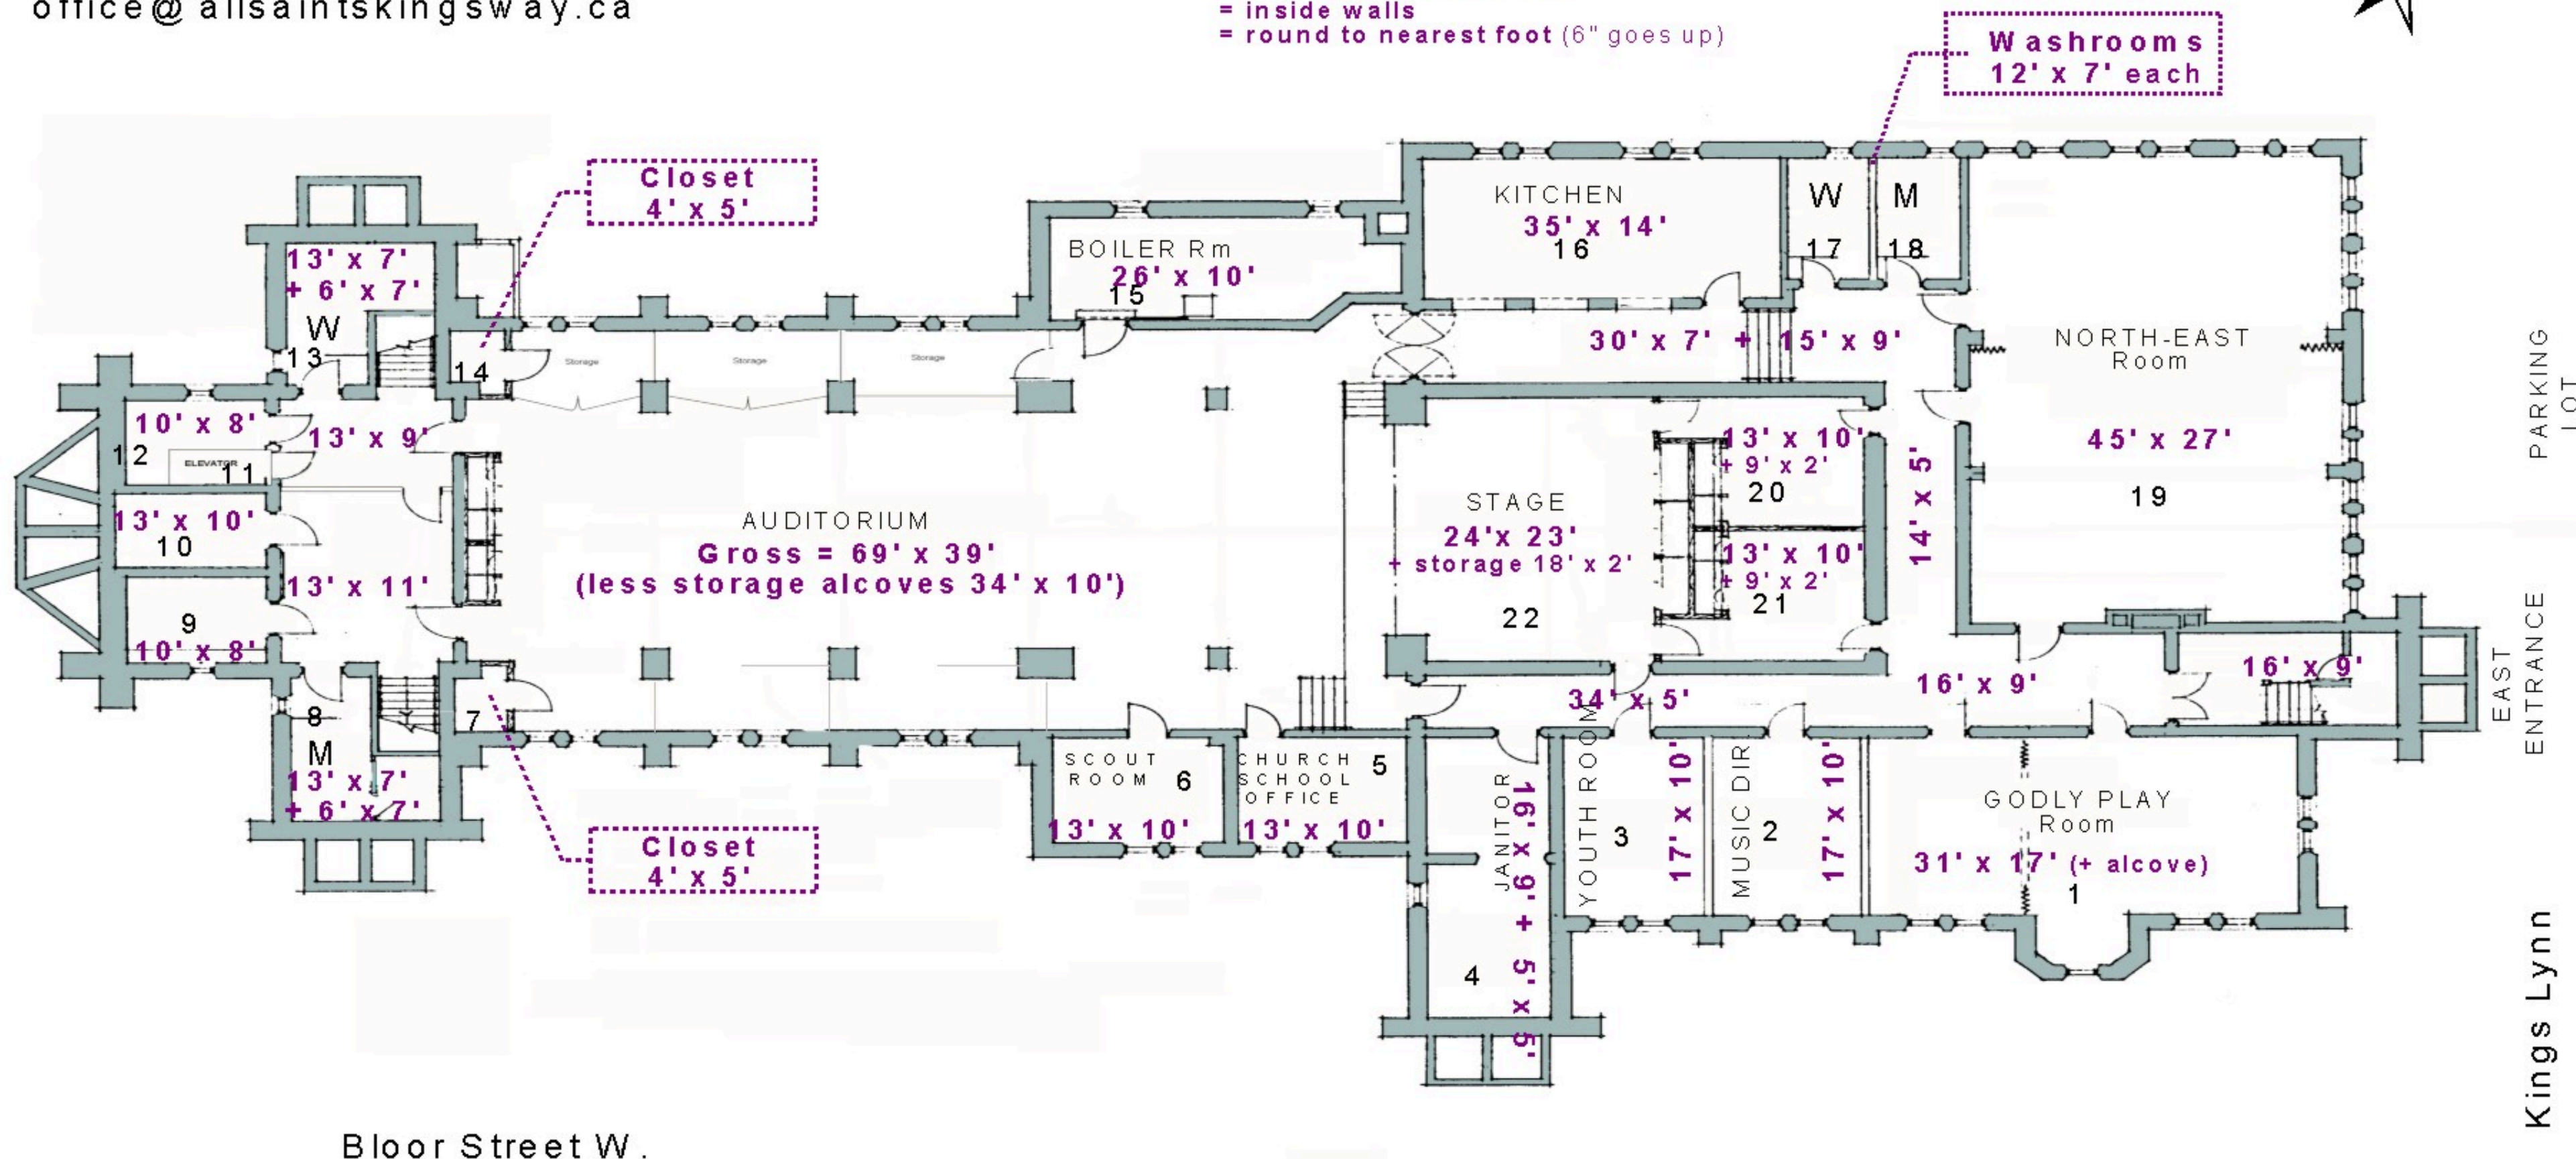

## MAIN LEVEL FLOOR PLAN

Room Dimensions:

= inside walls

= round to nearest foot (6" goes up)

Prince Edward Drive N.

PARKING LOT

EAST ENTRANCE

Kings Lynn

## BASEMENT FLOOR PLAN

### Room Dimensions:

= inside walls

= round to nearest foot (6" goes up)

Prince Edward Drive N.

Bloor Street W.

PARKING LOT

EAST ENTRANCE

Kings Lynn